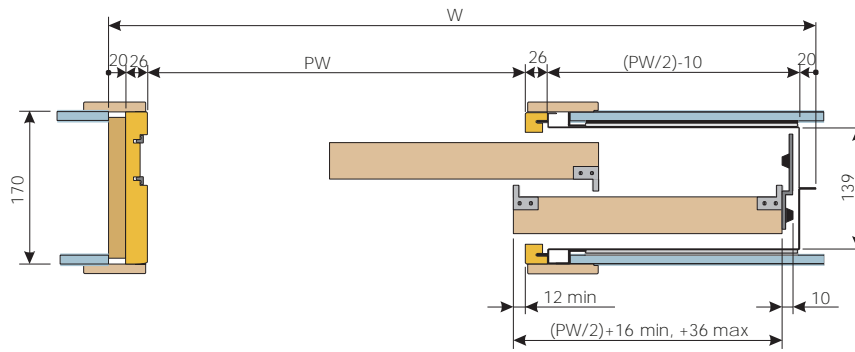

# PuraPocket 3 Telescopic

For plasterboard partition walls

Max Passage Size PW X PH	Structural Opening W X H	Door Size (Individual) DW X DH	Wall Thickness	Product Code
1200 x 2030	2650 x 2135	626 x 2040	170	90150/A
1400 x 2030	3050 x 2135	726 x 2040	170	90150/B
1600 x 2030	3450 x 2135	826 x 2040	170	90150/C
1800 x 2030	3850 x 2135	926 x 2040	170	90150/D
2000 x 2030	4250 x 2135	1026 x 2040	170	90150/E
1300 x 1970	2850 x 2075	686 x 1981	170	90150/F
1480 x 1970	3250 x 2075	762 x 1981	170	90150/G
1600 x 1970	3450 x 2075	838 x 1981	170	90150/H
1780 x 1970	3850 x 2075	914 x 1981	170	90150/I

**Notes**

Suitable for 44mm thick doors.

Max door weight 80kg

All dimensions given in mm

Full range of complimentary accessories available - See page 17 onwards

**NB: Non-standard sizes are available**

Doors can be removed for maintenance or repair without damage to the surrounding walls