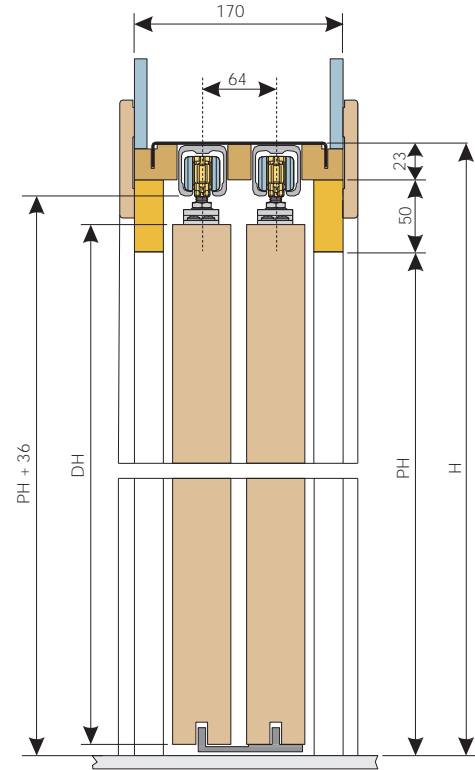

# PuraPocket 3 Telescopic

For plasterboard partition walls

Max Passage Size PW X PH	Structural Opening W X H	Door Size (Individual) DW X DH	Wall Thickness	Product Code
1200 x 2030	2650 x 2135	626 x 2040	170	90150/A
1400 x 2030	3050 x 2135	726 x 2040	170	90150/B
1600 x 2030	3450 x 2135	826 x 2040	170	90150/C
1800 x 2030	3850 x 2135	926 x 2040	170	90150/D
2000 x 2030	4250 x 2135	1026 x 2040	170	90150/E
1300 x 1970	2850 x 2075	686 x 1981	170	90150/F
1480 x 1970	3250 x 2075	762 x 1981	170	90150/G
1600 x 1970	3450 x 2075	838 x 1981	170	90150/H
1780 x 1970	3850 x 2075	914 x 1981	170	90150/I

**Notes**

Suitable for 44mm thick doors.

Max door weight 80kg

All dimensions given in mm

Full range of complimentary accessories available - See page 17 onwards

**NB: Non-standard sizes are available**

Doors can be removed for maintenance or repair without damage to the surrounding walls