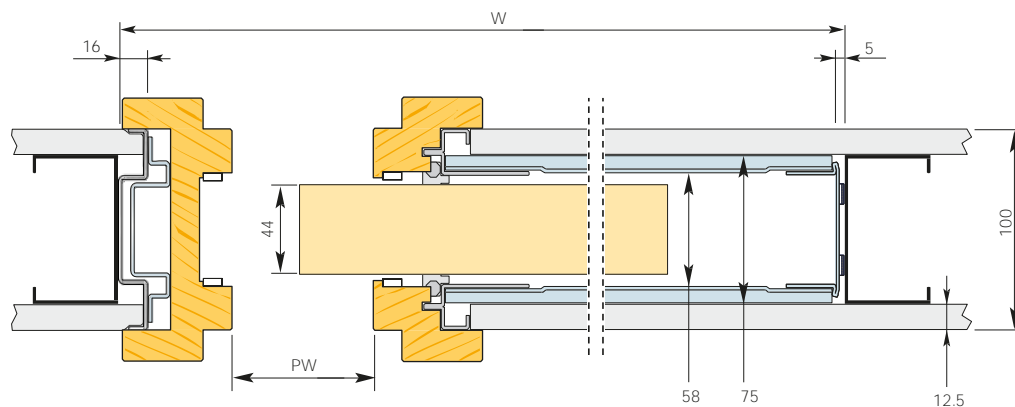

Single leaf

For plasterboard partition walls

Max Passage Size PW X PH	Structural Opening W X H	Door Size DW X DH	Wall Thickness	Product Code
600 x 2030	1325 x 2135	626 x 2040	100	90155/A
700 x 2030	1525 x 2135	726 x 2040	100	90155/B
800 x 2030	1725 x 2135	826 x 2040	100	90155/C
900 x 2030	1925 x 2135	926 x 2040	100	90155/D
1000 x 2030	2125 x 2135	1026 x 2040	100	90155/E
650 x 1970	1425 x 2075	686 x 1981	100	90155/F
740 x 1970	1625 x 2075	762 x 1981	100	90155/G
800 x 1970	1725 x 2075	838 x 1981	100	90155/H
890 x 1970	1925 x 2075	914 x 1981	100	90155/I

Notes
Suitable for 44mm thick doors. Max door weight 80kg All dimensions given in mm
Full range of complimentary accessories available - See page 17 onwards
Special jamb's incorporating architraves 100mm wall thickness Use 15 x 4mm intumescent strips and 12.5mm fireboard (not supplied) Self-centering floor guide with anti-warp profile
NB: Non-standard sizes are available