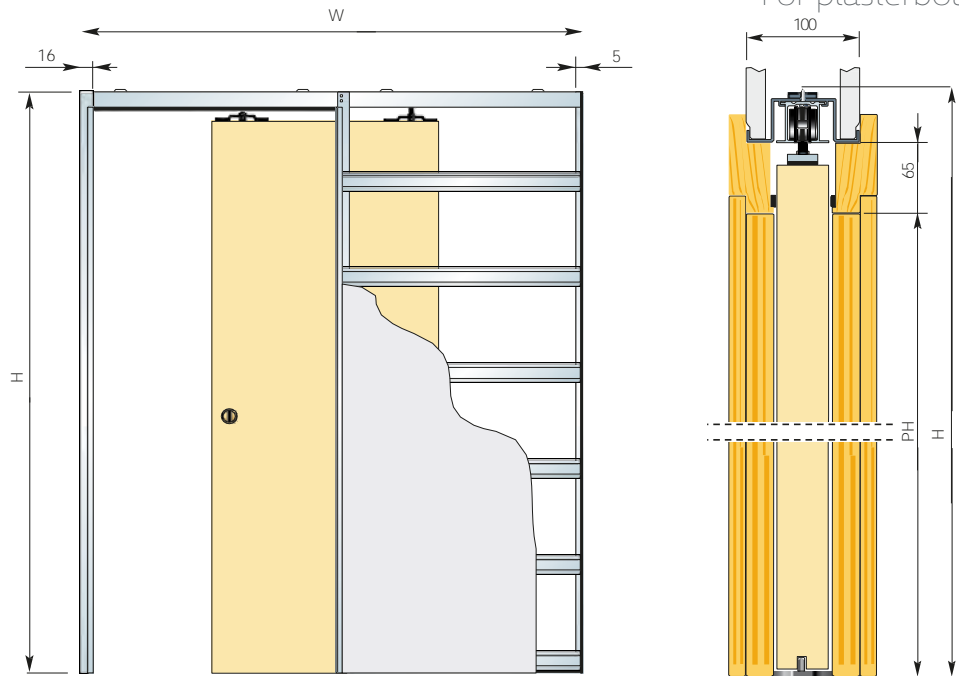

Single leaf

For plasterboard partition walls

Max Passage Size PW X PH	Structural Opening W X H	Door Size DW X DH	Wall Thickness	Product Code
600 x 2030	1325 x 2135	626 x 2040	100	90155/A
700 x 2030	1525 x 2135	726 x 2040	100	90155/B
800 x 2030	1725 x 2135	826 x 2040	100	90155/C
900 x 2030	1925 x 2135	926 x 2040	100	90155/D
1000 x 2030	2125 x 2135	1026 x 2040	100	90155/E
650 x 1970	1425 x 2075	686 x 1981	100	90155/F
740 x 1970	1625 x 2075	762 x 1981	100	90155/G
800 x 1970	1725 x 2075	838 x 1981	100	90155/H
890 x 1970	1925 x 2075	914 x 1981	100	90155/I

Notes
Suitable for 44mm thick doors. Max door weight 80kg All dimensions given in mm
Full range of complimentary accessories available - See page 17 onwards
Special jamb's incorporating architraves 100mm wall thickness Use 15 x 4mm intumescent strips and 12.5mm fireboard (not supplied) Self-centering floor guide with anti-warp profile
NB: Non-standard sizes are available